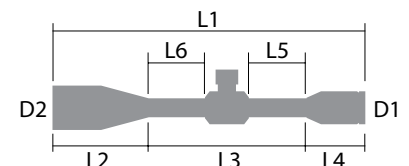

SPECS

Power	3-18X
Obj. Lens	50 mm
Tube Size	34 mm
Turrets	Exposed / Locking
Eye Relief	3.74"
FoV @100Y	39.2-6.65 ft
Click Value	0.1 MIL
Adjustment Per Rotation	10 MIL
Total Elevation Adjustment	32 MIL
Total Windage Adjustment	25 MIL
Parallax Adjustment	Side Focus 10yds-∞
Purging Material	Argon
Weight	31.4 oz

DIMENSIONS

L1	L2	L3	L4	L5	L6	D1	D2
14.2"	4.2"	6.6"	3.4"	2.6"	2.5"	1.83"	2.25"

**SHARP, TIGHT
AND PRICED
JUST RIGHT!**