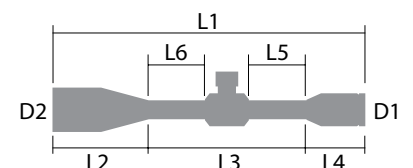

SPECS

Power	4.5-30X
Obj. Lens	56 mm
Tube Size	34 mm
Turrets	Exposed / Locking
Eye Relief	3.9"
FoV @100Y	24.5-3.75 ft
Click Value	0.1 MIL
Adjustment Per Rotation	10 MIL
Total Elevation Adjustment	32 MIL
Total Windage Adjustment	32 MIL
Parallax Adjustment	Side Focus 25yds-∞
Purging Material	Argon
Weight	36.5 oz

DIMENSIONS

L1	L2	L3	L4	L5	L6	D1	D2
15.3"	5.0"	6.6"	3.7"	2.7"	2.3"	1.83"	2.5"

**SHARP, TIGHT
AND PRICED
JUST RIGHT!**