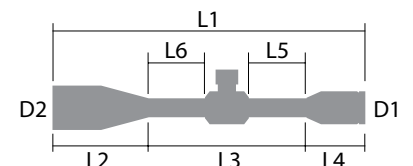

SPECS

Power	4.5-29X
Obj. Lens	56 mm
Tube Size	34 mm
Turrets	Exposed
Eye Relief	3.6-3.8"
FoV @100Y	24.8-3.83 ft
Click Value	0.25 MOA
Adjustment Per Rotation	25 MOA
Total Elevation Adjustment	110 MOA
Total Windage Adjustment	64 MOA
Parallax Adjustment	Side Focus 25yds-∞
Purging Material	Argon
Weight	35.8 oz

DIMENSIONS

L1	L2	L3	L4	L5	L6	D1	D2
14.4"	4.1"	6.4"	3.9"	2.6"	2.1"	1.8"	2.6"

**SHARP, TIGHT
AND PRICED
JUST RIGHT!**