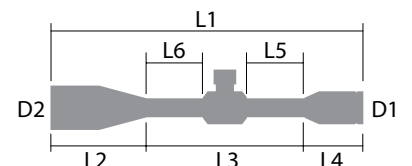

SPECS

Power	4.5-29X
Obj. Lens	56 mm
Tube Size	34 mm
Turrets	Exposed
Eye Relief	3.6-3.8"
FoV @100Y	24.8-3.83 ft
Click Value	0.1 MIL
Adjustment Per Rotation	10 MIL
Total Elevation Adjustment	32 MIL
Total Windage Adjustment	18 MIL
Parallax Adjustment	Side Focus 25yds-∞
Purging Material	Argon
Weight	35.8 oz

DIMENSIONS

L1	L2	L3	L4	L5	L6	D1	D2
14.4"	4.1"	6.4"	3.9"	2.6"	2.1"	1.8"	2.6"

**SHARP, TIGHT
AND PRICED
JUST RIGHT!**