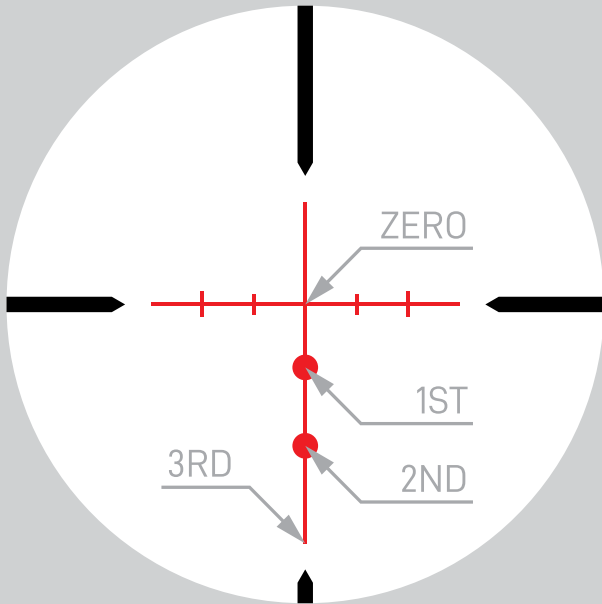

ATHLON
RIDICULOUSLY GOOD OPTICS

BDC 250 Muzzleloader IR

Neos Riflescope

SECOND FOCAL PLANE

RETICLE MANUAL

THE ATHLON® BDC 250 Muzzleloader IR RETICLE

BDC 250 Muzzleloader IR was designed to deliver a high level of confidence at extended targets that can be used with today's most popular muzzle loader rounds.

For 3-9x40 reticle subtension is valid at 9x.

Application: Hunting

SUBTENSIONS IN MOA

A1	A2	B1	B2	C1
0.15	0.6	0.8	1	2.45
C2	C3	C4	C5	D1
5.5	9.3	2	1	1.2

The supplied information is based on velocity estimates with the listed powder, charge weights, and bullet weights with a 2" scope height. This reticle will work for a variety of other loads not listed here as well. These are not recommended loads. Use caution and refer to your firearm manufacturer to verify these are compatible with your firearm.

		ZERO	1ST	2ND	3RD
BULLET	HORNADY 50 CAL SABOT, .452" SST ML, 250.0 gr	100 Y	145 Y	190 Y	240 Y
POWDER	TRIPLE SEVEN 2F				
CHARGE	100 GR				
VELOCITY	1835 FPS				

		ZERO	1ST	2ND	3RD
BULLET	BARNES TMZSF 50 CAL SABOT, .451" . 250.0 gr	100 Y	140 Y	185 Y	230 Y
POWDER	PYRODEX 50/50 PELLETS				
CHARGE	2 PELLETS (100 GR TOTAL)				
VELOCITY	1785 FPS				