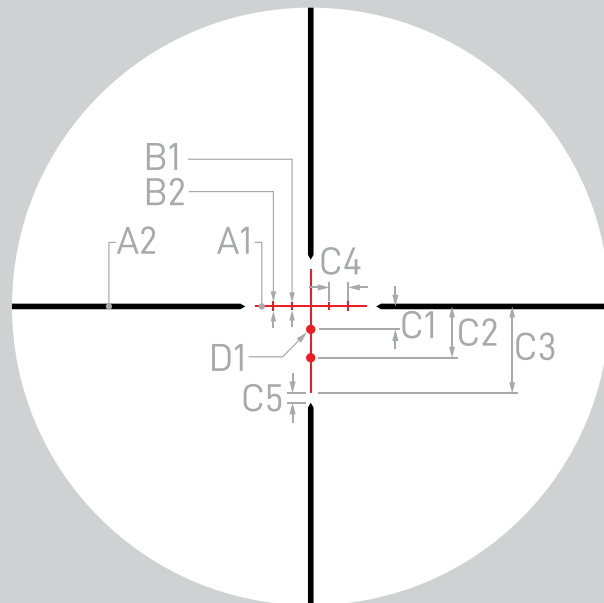

ATHLON
RIDICULOUSLY GOOD OPTICS

BDC 250 Muzzleloader IR

Neos Riflescope

SECOND FOCAL PLANE

RETICLE MANUAL

THE ATHLON® BDC 250 Muzzleloader IR RETICLE

BDC 250 Muzzleloader IR was designed to deliver a high level of confidence at extended targets that can be used with today's most popular muzzle loader rounds.

For 3-9x40 reticle subtension is valid at 9x.

Application: Hunting

SUBTENSIONS IN MOA

A1	A2	B1	B2	C1
0.15	0.6	0.8	1	2.45
C2	C3	C4	C5	D1
5.5	9.3	2	1	1.2

The supplied information is based on velocity estimates with the listed powder, charge weights, and bullet weights with a 2" scope height. This reticle will work for a variety of other loads not listed here as well. These are not recommended loads. Use caution and refer to your firearm manufacturer to verify these are compatible with your firearm.