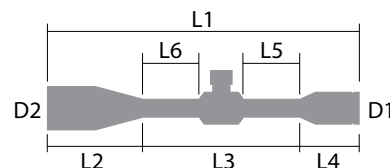

RETICLES

MOA RETICLES

MIL RETICLES

RETICLE COLOR OPTIONS

**SHARP, TIGHT
AND PRICED
JUST RIGHT!**

PRODUCT	MODEL	RETICLE	SKU#	PAGE
CRONUS ATS THERMAL SCOPE	50-640	5 MOA RETICLES 5 MIL RETICLES	210132	2/2

THERMAL SENSOR	640 x 480 @12µm			
NETD	≤25mK @ 77°F/25°C			
DISPLAY RESOLUTION	1440 x 1080			
DISPLAY	0.39" OLED			
LENS SYSTEM	50 mm F1.0			
FIELD OF VIEW	8.8° x 6.6°			
BASE MAGNIFICATION	2.36X			
COMBINED MAGNIFICATION	18.9X			
EYE RELIEF	1.9"			
DETECTION RANGE	3600 Yds			
RECOGNITION RANGE	2190 Yds			
COLOR PALETTES	White Hot, Black Hot, Adjustable Red Hot, Green Hot, Iron Red, Blue Hot			
RETICLE	10 Built-in Reticles (5 MOA, 5 MIL)			
RETICLE ADJUSTMENT	Digital			
DISTANCE MEASUREMENT	Stadiametric Ranging			
VIDEO RECORD / SNAPSHOT	1440 x 1080			
BUILT-IN MEMORY	64 GB			
WI-FI CONNECTION	Yes			
STANDBY MODE	Yes			
BATTERY	1 Built-in Battery, and 2 Spare External Batteries			
BATTERY LIFE	≥ 10 h @ 77°F/25°C			
EXTERNAL POWER	5V2A Adapter (USB Type-C)			
WORKING TEMPERATURE	-22°F to 122°F / -30°C to 50°C			
WATERPROOF	IP67			
WEIGHT	35.3 oz			
ZEROING PROFILES	10			

DETAILED DIMENSIONS

L1	L2	L3	L4	L5	L6	D1	D2
14.7"	4.9"	5.6"	4.2"	1.9"	1.9"	1.75"	2.35"

**SHARP, TIGHT
AND PRICED
JUST RIGHT!**